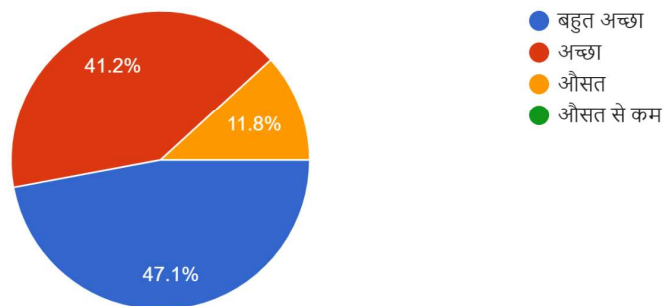

MAHANTH MAHADEVANAND MAHILA MAHAVIDYALAYA, ARA

ALUMNI FEEDBACK ANALYSIS REPORT (2021-2022)

Highest degree achieved

34 responses

महाविद्यालय में प्रवेश प्रक्रिया

34 responses

शुल्क संरचना

34 responses