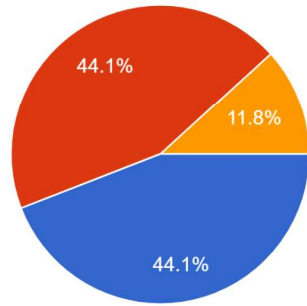

वातावरण

34 responses