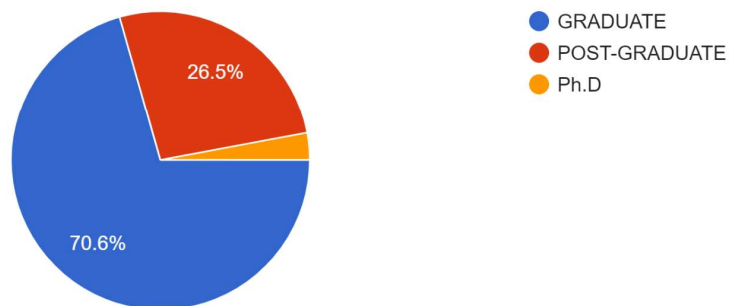

MAHANTH MAHADEVANAND MAHILA MAHAVIDYALAYA, ARA

ALUMNI FEEDBACK ANALYSIS REPORT (2021-2022)

Highest degree achieved

34 responses

महाविद्यालय में प्रवेश प्रक्रिया

34 responses

शुल्क संरचना

34 responses