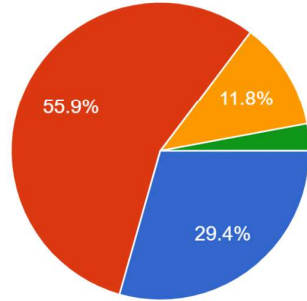

MAHANTH MAHADEVANAND MAHILA MAHAVIDYALAYA, ARA

ALUMNI FEEDBACK ANALYSIS REPORT (2021-2022)

Highest degree achieved

34 responses

महाविद्यालय में प्रवेश प्रक्रिया

34 responses

शुल्क संरचना

34 responses