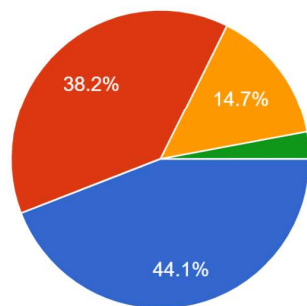

परियोजना मार्गदर्शन

34 responses